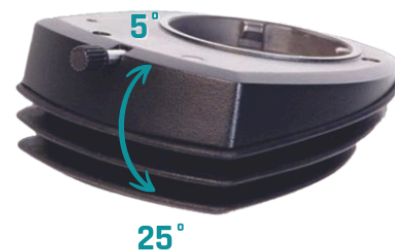

ErgoWedge[®]

Tilt range 5-25°

2-1.253

DESCRIPTION

Supplementary element for Leica binoculars, allowing for additional tilting. Significantly increases the ergonomics and comfort of the operator's work.

TECHNICAL DATA

Smooth tilt adjustment from 5 to 25°.

VARIANTS

-

OPTIONAL ADDITIONAL ELEMENTS (not included in the set)

-

APPLICATION

All LaserPoint and OR-Laser laser systems.

SPARE PARTS